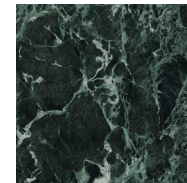

Nero Greco
- gloss

Pietra Grey
- gloss

Emperador Extra
- gloss

White Marble
- gloss

Arabescato
- gloss

Natura 18
- gloss

Limited

Invisible White
- gloss

Verde Alpi
- structure

Naturali Black
- structure

NEW!

NEW!

PAINTED

Black matte

White matte

Gold matte